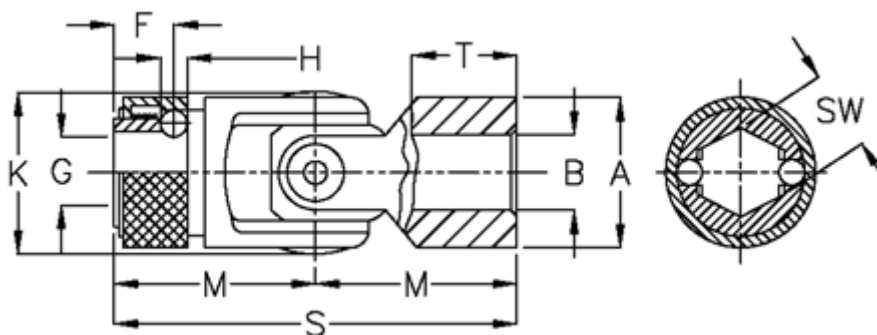

Data Sheet

Article number: 07725427

Description: Cross joint w/slide bearing
W/rapid change coupling, 0.725.427

Measures

A	= 25	s	= 74
B H7	= 14	sw	= 11.15
F	= 13.5	T	= 22
G	= 10.5		
H	= 4.00		
K	= 26.5		
M	= 37		
MD max N m	= 30		